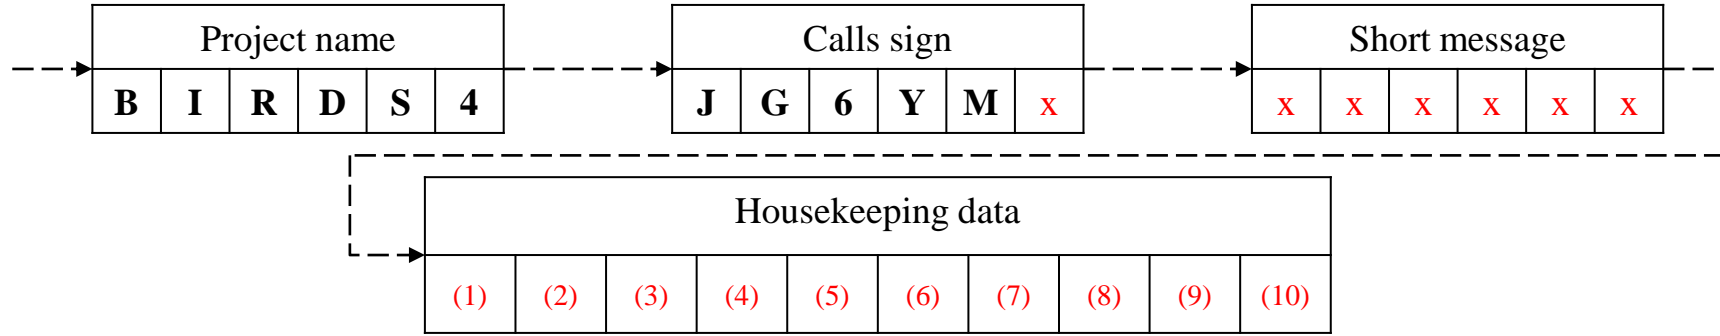

BIRDS-4

JOINT GLOBAL MULTI-NATION BIRDS
SATELLITE PROJECT

BIRDS-4 CW Format and Timing

Kyutech
Kyushu Institute of Technology

La SEINE

11 March 2021

Call sign	Satellite name	Country
JG6YMX	Tsuru	Japan
JG6YMY	Maya-2	Philippines
JG6YMZ	GuaraniSat-1	Paraguay

Short message: BIRDS-4 satellites send short message to amateur radio community or organization

Housekeeping data: 5 bytes (40 bits) of data for satellite health monitoring. There are two data format, Type 1 and Type 2. See next page for details.

Housekeeping Data Format

Housekeeping data									
(1)	(2)	(3)	(4)	(5)	(6)	(7)	(8)	(9)	(10)

CW Format Type 1

HEX number	No. of bits	Data	
1	8	Battery voltage (V)	
2			
3	8	Battery current (A)	
4			
5	8	Battery temperature (°C)	
6			
7	1	Format identifier	0: Type 1
	2	Operation mode	11: Normal 10: Low power
	1	Kill switch Main	0: Normal 1: Kill
8	1	Kill switch FAB	0: Normal 1: Kill
	1	Antenna deploy status	0: Not deployed 1: Deployed
	1	+X Solar cell	0: Shadow 1: Sunshine
	1	-Y Solar cell	0: Shadow 1: Sunshine
9	1	-Z Solar cell	0: Shadow 1: Sunshine
	1	+Y Solar cell	0: Shadow 1: Sunshine
	1	+Z Solar cell	0: Shadow 1: Sunshine
	1	Time after last reset (hours)	
10	4		